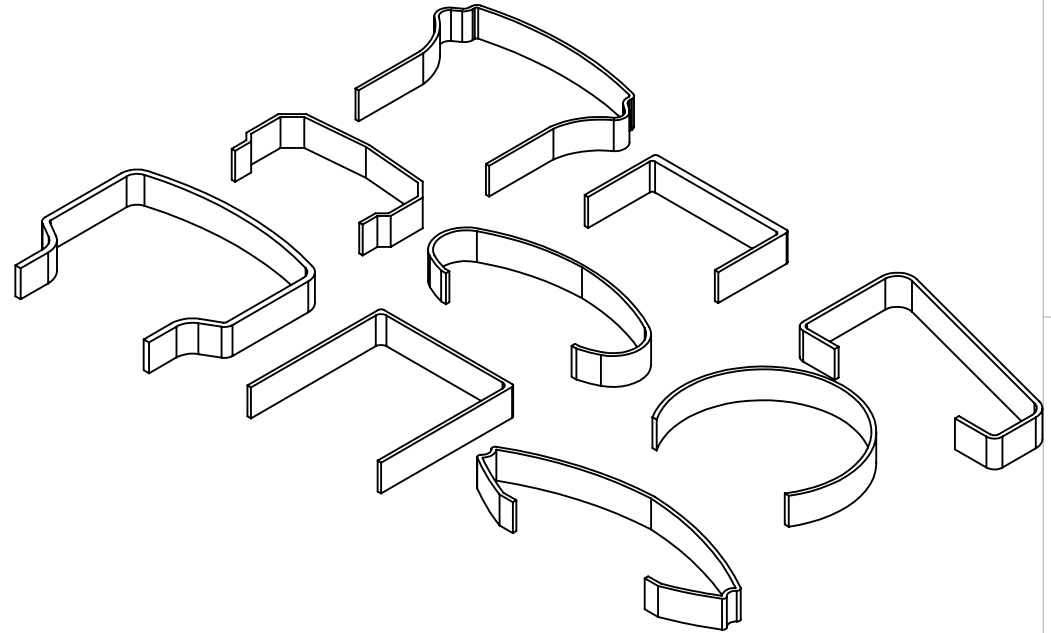

B

B

C

C

D

Elite Balustrades Pty Ltd

Description: Elite Balustrades Handrail Profiles

ID: Rails_System

Drawn: Ehsan Tamjidi

Date: 2/05/2014

SCALE:1:2

SHEET 1 OF 2

Timber Profile

50X25 Profile

Sloping Handrail

Small Profile