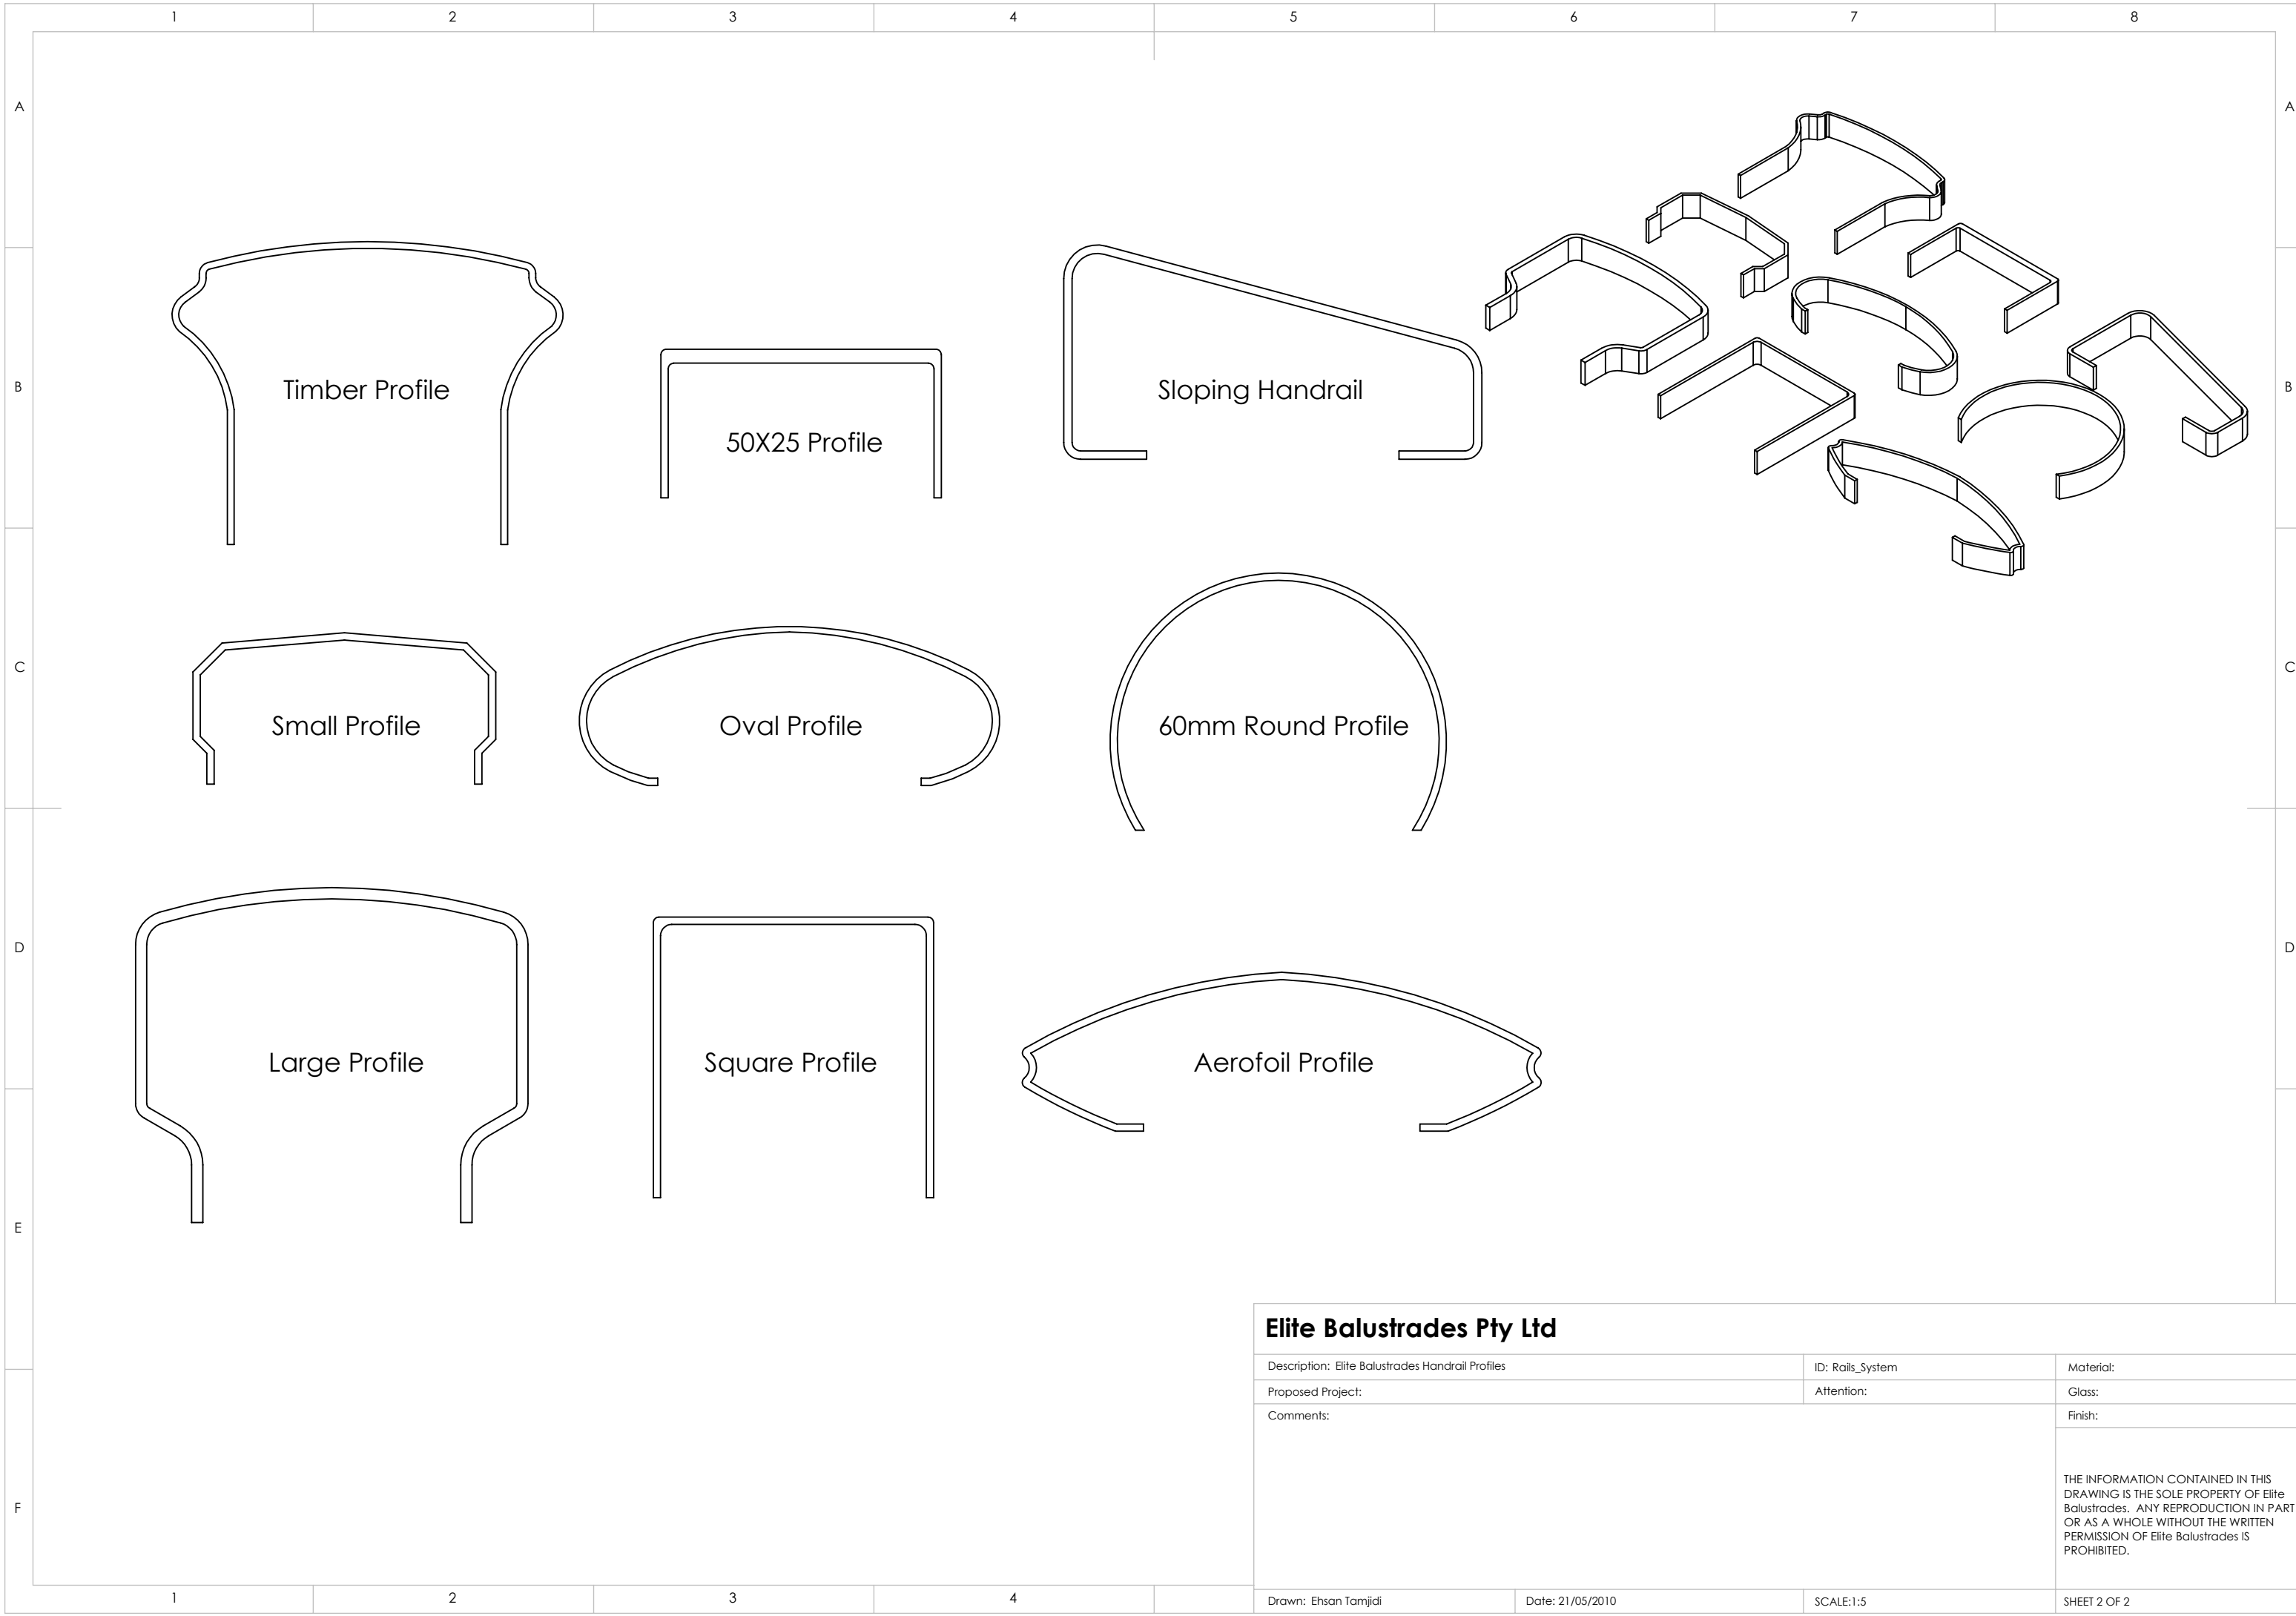

B

B

C

C

D

Elite Balustrades Pty Ltd

Description: Elite Balustrades Handrail Profiles

ID: Rails_System

Material:

Proposed Project:

Attention:

Glass:

Comments:

Finish:

THE INFORMATION CONTAINED IN THIS DRAWING IS THE SOLE PROPERTY OF Elite Balustrades. ANY REPRODUCTION IN PART OR AS A WHOLE WITHOUT THE WRITTEN PERMISSION OF Elite Balustrades IS PROHIBITED.

Drawn: Ehsan Tamjidi

Date: 2/05/2014

SCALE:1:2

SHEET 1 OF 2

Timber Profile

50X25 Profile

Sloping Handrail

Small Profile

Oval Profile

60mm Round Profile

Large Profile

Square Profile

Aerofoil Profile

Elite Balustrades Pty Ltd

Description: Elite Balustrades Handrail Profiles	ID: Rails_System	Material:
Proposed Project:	Attention:	Glass:
Comments:	Finish:	